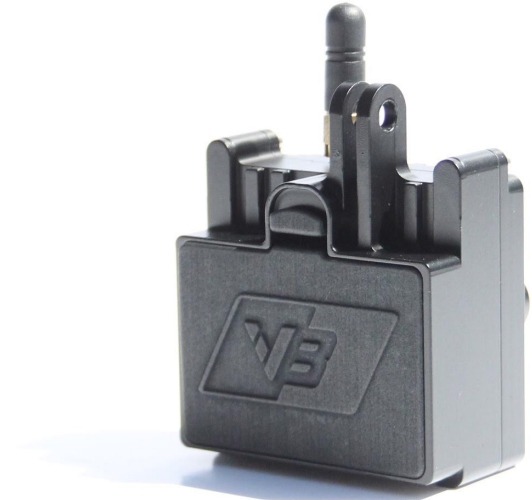

RF Nano Cam with COFDM Transmitter

Ultra lightweight HD RF camera weighing just 174g

Powered by the Domo Broadcast Nano transmitter Videosys have integrated the new Micro HD cam into a single package to allow the ultimate versatility for deployment.

Small, lightweight and hugely powerful, the HD camera designed by Videosys gives fantastic pictures with the power of the DTC transmission the possibilities of camera positions is endless.

Specifications

RF	Full HD COFDM Transmission, 100mw Output - see Domo HD Nano data sheet
Sensor	CMOS 2/3in
Power consumption	1.5W
Input Voltage range	5-15 VDC
Video output	HDSDI 1080i 50/59.94/60 1080p 25/29.97/30
Lens Mount:	M12 or CS (option at time of ordering) Galvo Iris support for CS lenses
HxWxD	74 x 58.5 x 54.5mm
Weight	174g