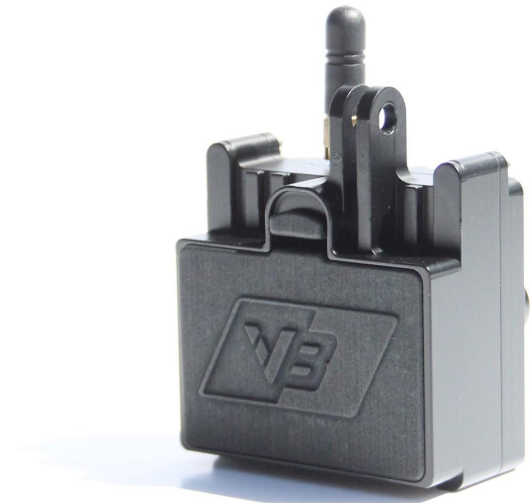

Ultra lightweight HD RF camera weighing just 174g

Powered by the Domo Broadcast Nano transmitter Videosys have integrated the new Micro HD cam into a single package to allow the ultimate versatility for deployment.

Small, lightweight and hugely powerful, the HD camera designed by Videosys gives fantastic pictures with the power of the DTC transmission the possibilities of camera positions is endless.

## Specifications

<b>RF</b>	Full HD COFDM Transmission, 100mw Output - see Domo HD Nano data sheet
<b>Sensor</b>	CMOS 2/3in
<b>Power consumption</b>	1.5W
<b>Input Voltage range</b>	5-15 VDC
<b>Video output</b>	HDSDI 1080i 50/59.94/60 1080p 25/29.97/30
<b>Lens Mount:</b>	M12 or CS (option at time of ordering) Galvo Iris support for CS lenses
<b>HxWxD</b>	74 x 58.5 x 54.5mm
<b>Weight</b>	174g